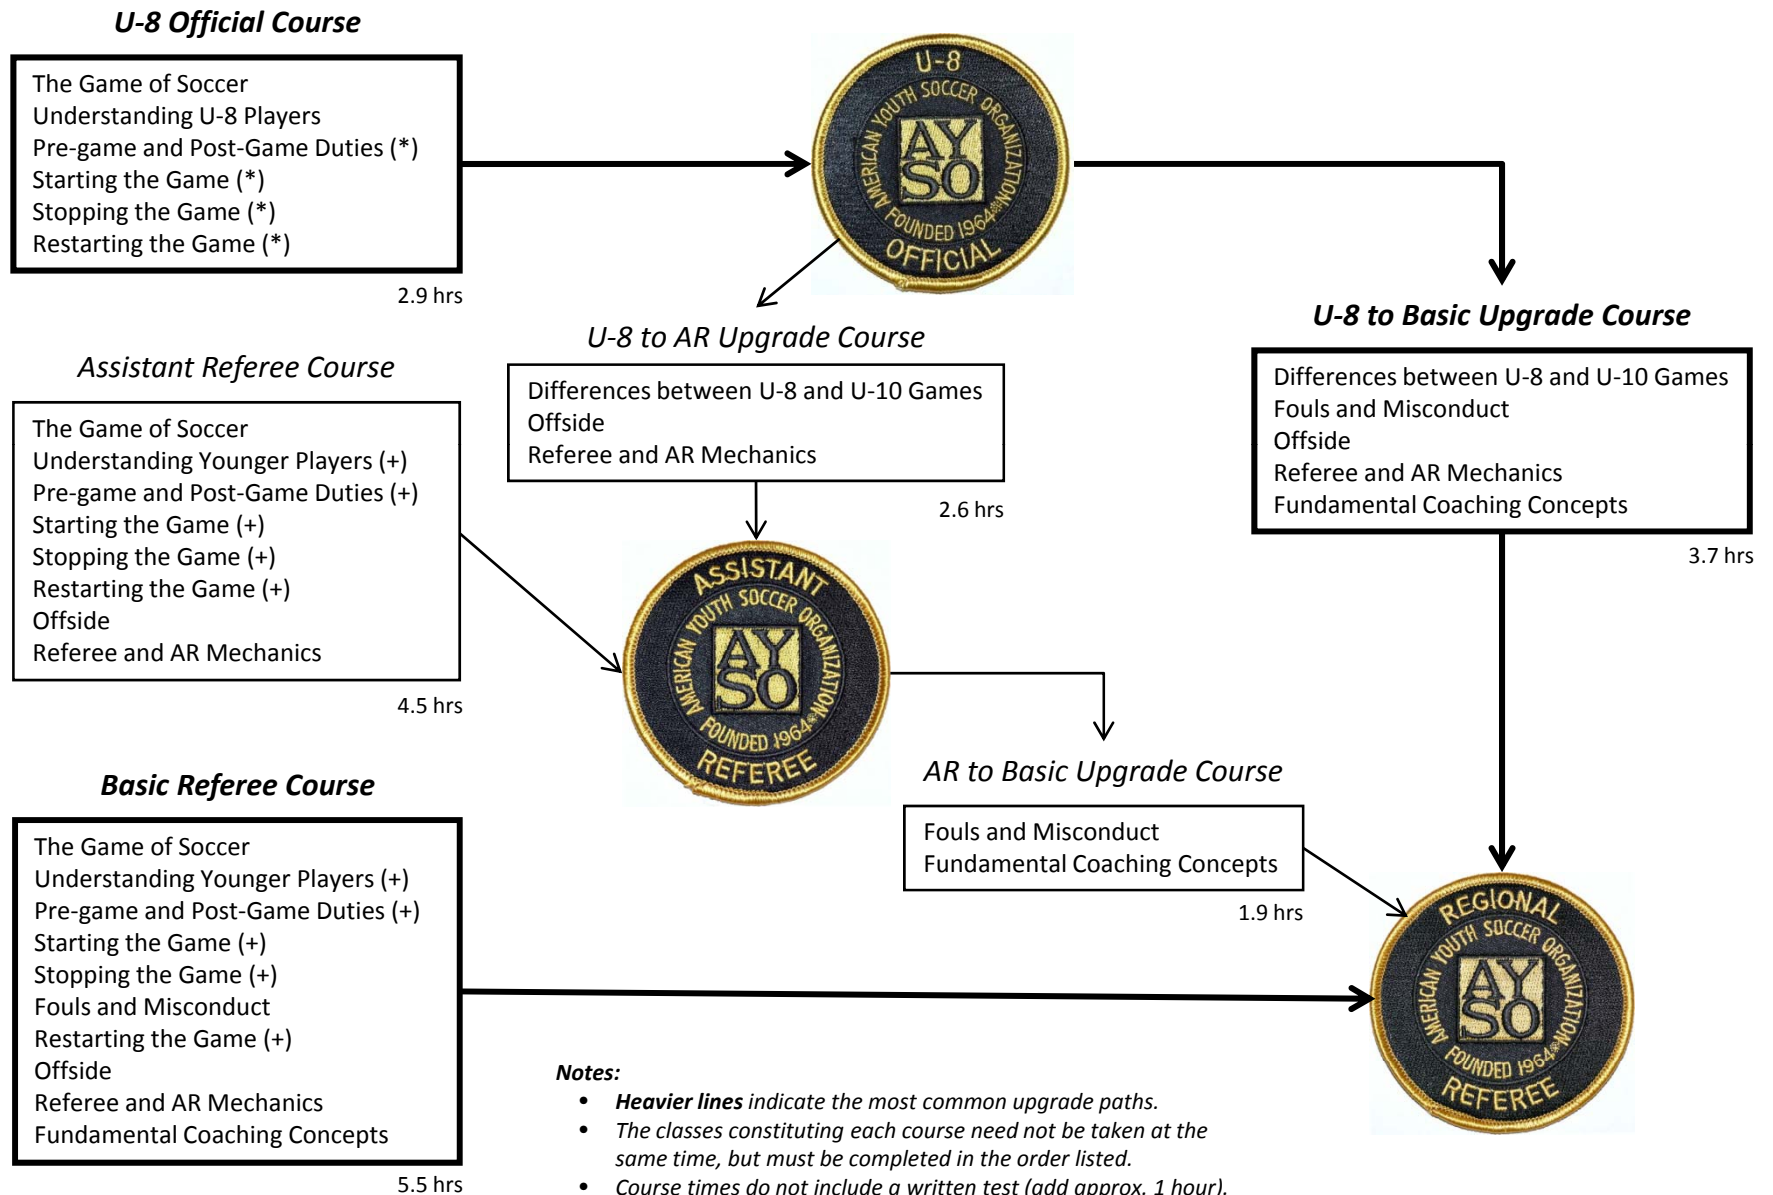

# AYSO Entry-Level Referee Training

**Notes:**

- **Heavier lines** indicate the most common upgrade paths.
- The classes constituting each course need not be taken at the same time, but must be completed in the order listed.
- Course times do not include a written test (add approx. 1 hour).

(\*) = U-8 level  
 (+) = U-8 and U-10 level